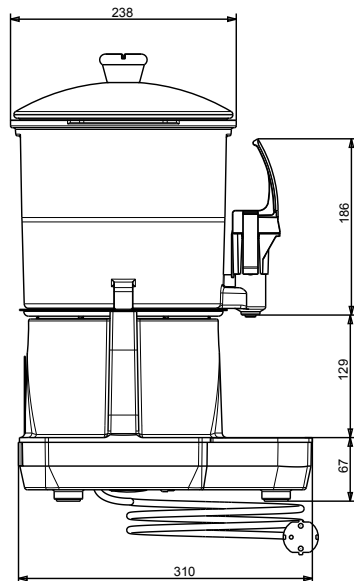

APPROVAL: _____

Experience the Excellence
www.electroluxprofessional.com

Front

Side

Top

Electric

Supply voltage:

560047 (LOLA6UK) 220-240 V/1 ph/50 Hz

Electrical power max.:

0.85 kW

Key Information:

External dimensions, Width: 270 mm

External dimensions, Depth: 318 mm

External dimensions, Height: 465 mm

Net weight: 6.2 kg

Shipping weight: 8 kg

Shipping height: 530 mm

Shipping width: 350 mm

Shipping depth: 380 mm

Shipping volume: 0.07 m³