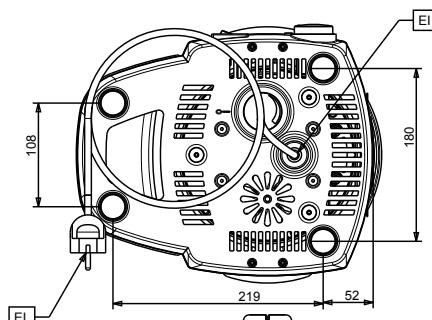

APPROVAL: _____

Experience the Excellence
www.electroluxprofessional.com

Front

Side

Top

Electric

Supply voltage:

560047 (LOLA6UK) 220-240 V/1 ph/50 Hz

Electrical power max.:

0.85 kW

Key Information:

External dimensions, Width: 270 mm

External dimensions, Depth: 318 mm

External dimensions, Height: 465 mm

Net weight: 6.2 kg

Shipping weight: 8 kg

Shipping height: 530 mm

Shipping width: 350 mm

Shipping depth: 380 mm

Shipping volume: 0.07 m³