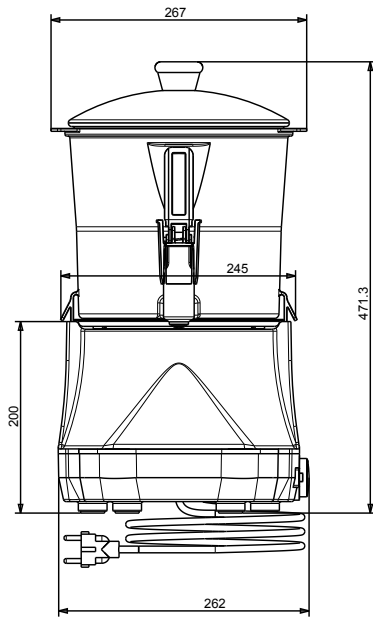

APPROVAL: _____

Experience the Excellence
www.electroluxprofessional.com

Front

Side

Top

Electric

Supply voltage:

560047 (LOLA6UK) 220-240 V/1 ph/50 Hz

Electrical power max.:

0.85 kW

Key Information:

External dimensions, Width: 270 mm

External dimensions, Depth: 318 mm

External dimensions, Height: 465 mm

Net weight: 6.2 kg

Shipping weight: 8 kg

Shipping height: 530 mm

Shipping width: 350 mm

Shipping depth: 380 mm

Shipping volume: 0.07 m³